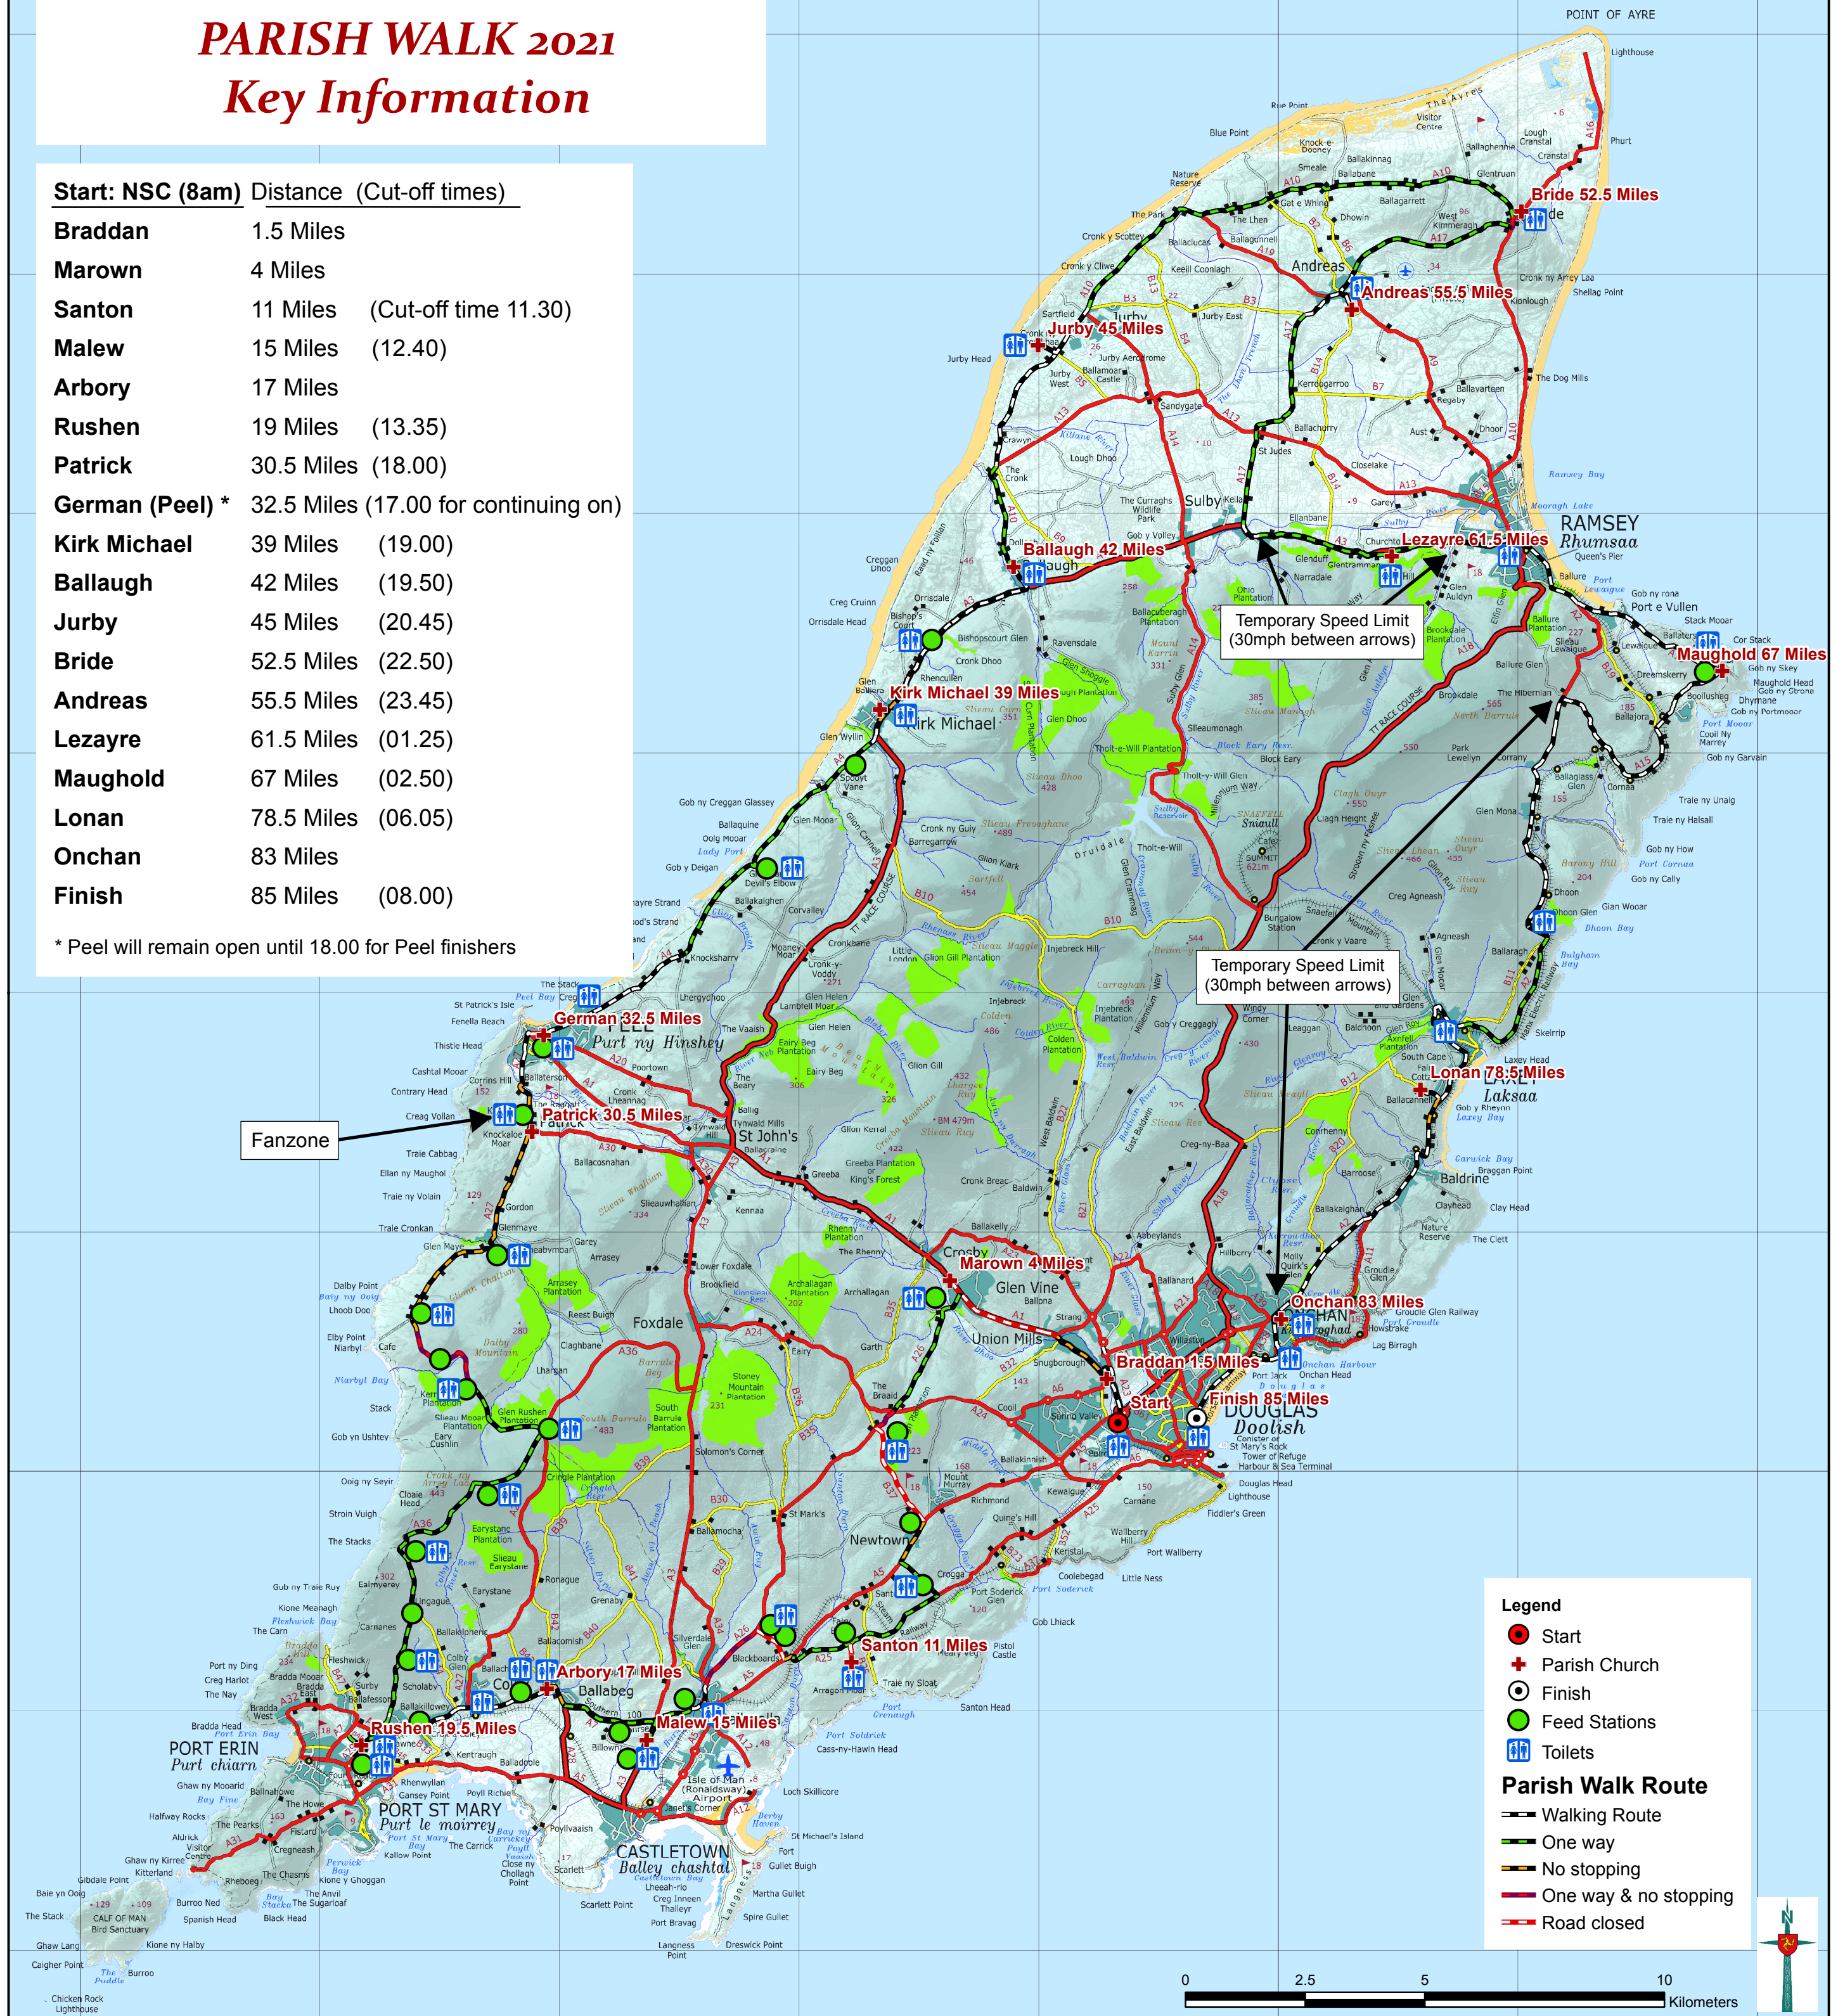

PARISH WALK 2021

Key Information

Start: NSC (8am) Distance (Cut-off times)

| | | |
|------------------------|------------|---------------------------|
| Braddan | 1.5 Miles | |
| Marown | 4 Miles | |
| Santon | 11 Miles | (Cut-off time 11.30) |
| Malew | 15 Miles | (12.40) |
| Arbory | 17 Miles | |
| Rushen | 19 Miles | (13.35) |
| Patrick | 30.5 Miles | (18.00) |
| German (Peel) * | 32.5 Miles | (17.00 for continuing on) |
| Kirk Michael | 39 Miles | (19.00) |
| Ballaugh | 42 Miles | (19.50) |
| Jurby | 45 Miles | (20.45) |
| Bride | 52.5 Miles | (22.50) |
| Andreas | 55.5 Miles | (23.45) |
| Lezayre | 61.5 Miles | (01.25) |
| Maughold | 67 Miles | (02.50) |
| Lonan | 78.5 Miles | (06.05) |
| Onchan | 83 Miles | |
| Finish | 85 Miles | (08.00) |

* Peel will remain open until 18.00 for Peel finishers

Legend

- Start
- + Parish Church
- Finish
- Feed Stations
- ♿ Toilets

Parish Walk Route

- Walking Route
- One way
- No stopping
- One way & no stopping
- Road closed